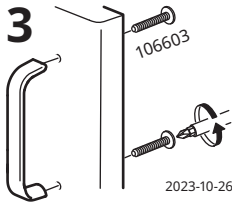

# KALERUM

Design and Quality  
IKEA of Sweden

**1**

128 mm (5 1/16")
256 mm (10 1/16")
384 mm (15 1/8")

**2****3**

2023-10-26

© Inter IKEA Systems B.V. 2023

AA-2407662-3